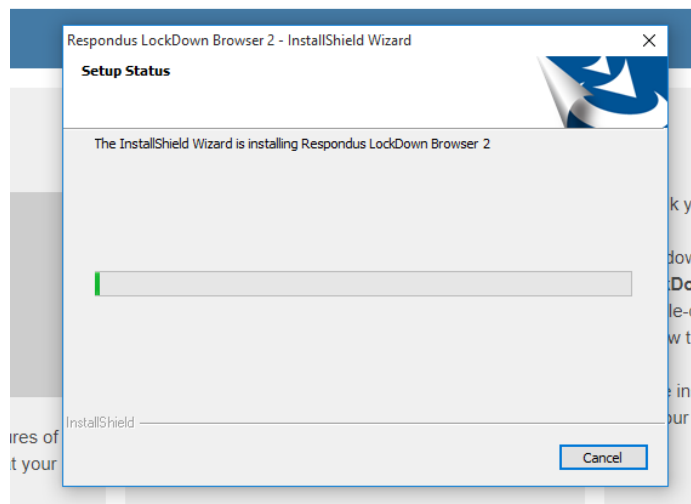

This brief video explains the basic features of LockDown Browser and why it's used at your institution.

LockDownBrowser....exe
73,4/73,4 MB

6) Instalando